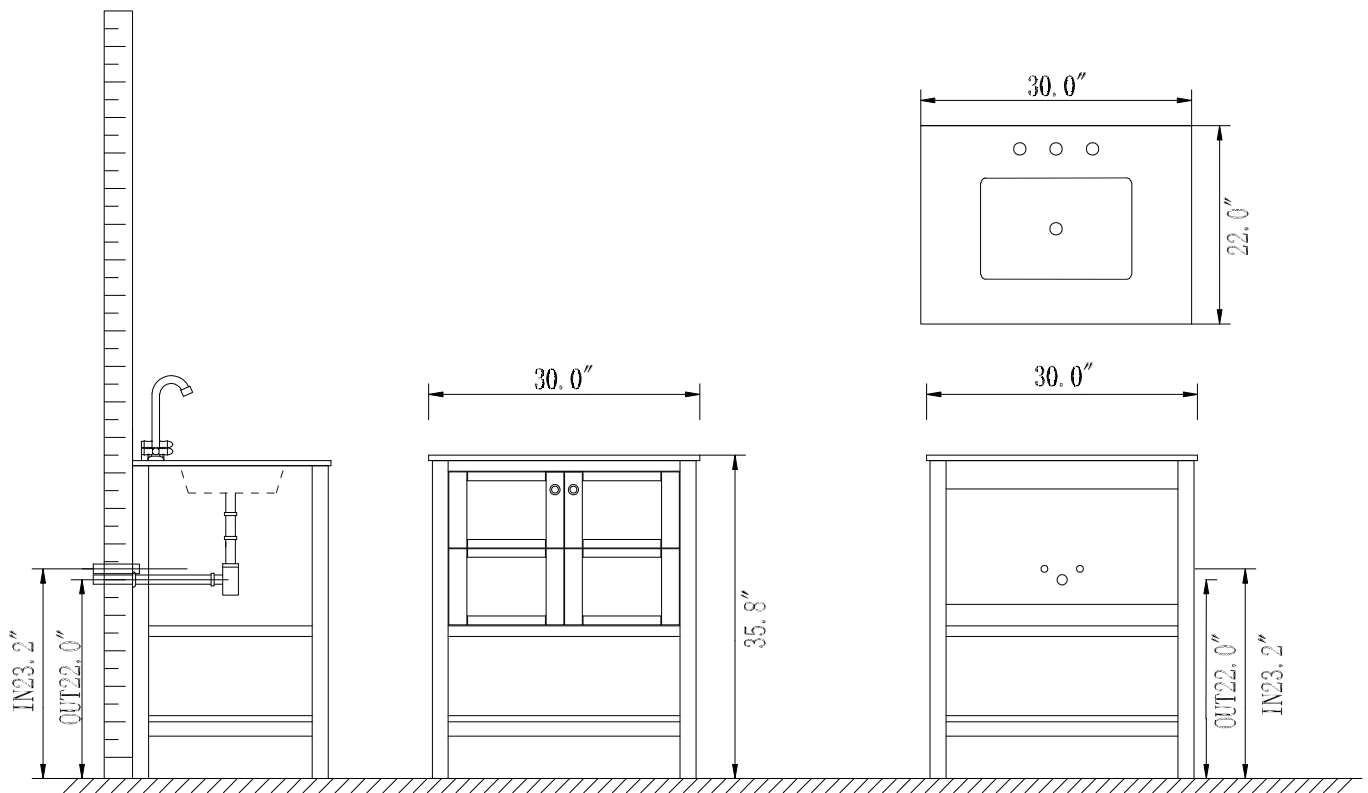

Vanity

Features

- Lends eclectic flair to any bathroom decor
- Sturdy solid-oak/wood veneer construction
- Ample space for toiletries
- Available in Espresso, Grey and White finish
- Rectangular Under-Mount Sink
- Attractive bronze-finish hardware
- Two Soft-closing doors
- Easy plumbing and faucet installation*