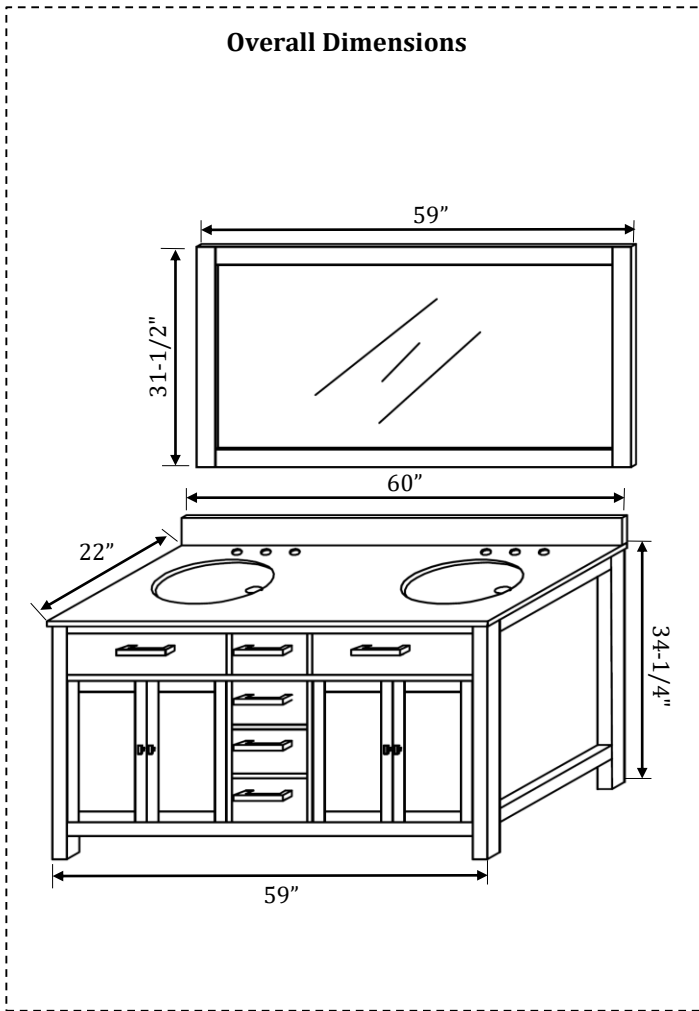

NOTE:

- **innoci usa** vanities are hand-crafted and may vary with minor manufacturing tolerance.
- Natural stone may vary with natural veining, crystallization and lining.