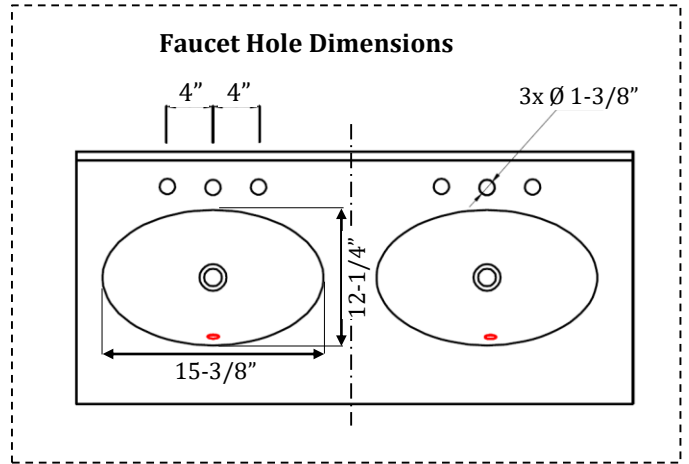

NOTE:

- **innoci usa** vanities are hand-crafted and may vary with minor manufacturing tolerance.
- Natural stone may vary with natural veining, crystallization and lining.