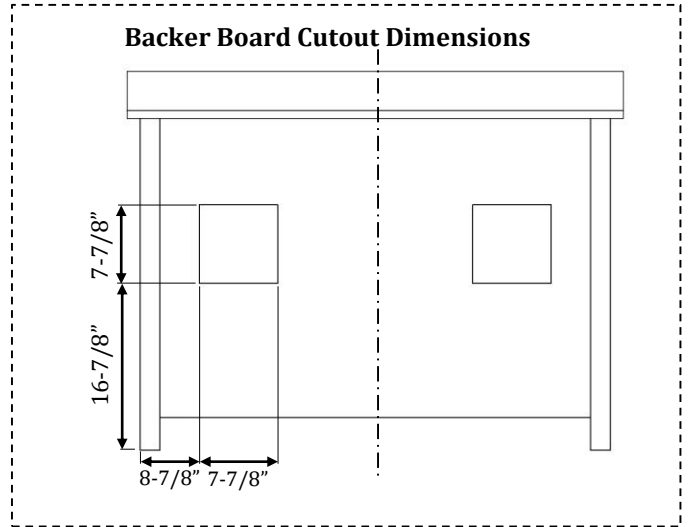

NOTE:

- **innoci usa** vanities are hand-crafted and may vary with minor manufacturing tolerance.
- Natural stone may vary with natural veining, crystallization and lining.