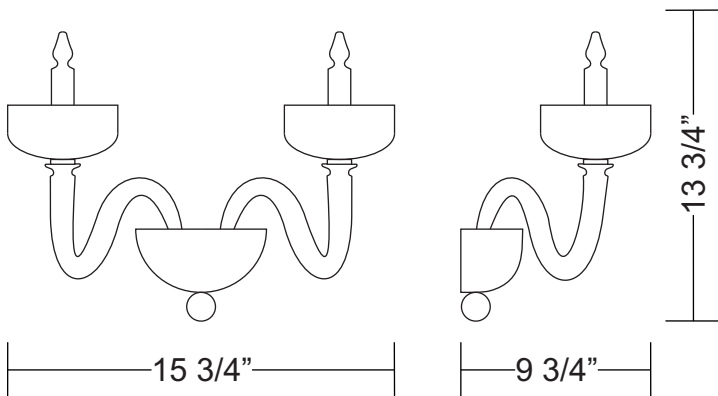

**UFFIZI WALL**

IMAGE SHOWN OF D8-3234 RED FINISH

ACTUAL FINISH: WHITE

Dimensions

Project Name: \_\_\_\_\_

Fixture Type: \_\_\_\_\_

Product Code: D8-3222

Style: WALL

Glass: White Venetian Blown Glass

Finish: Chrome

Lamp: 2 x 60W G9

Voltage: 120V

Dimensions: W. 15 3/4" x Ht. 13 3/4" x Ext. 9 3/4"

Approval: Approved by  for North American Standards.

Notes: \_\_\_\_\_

---