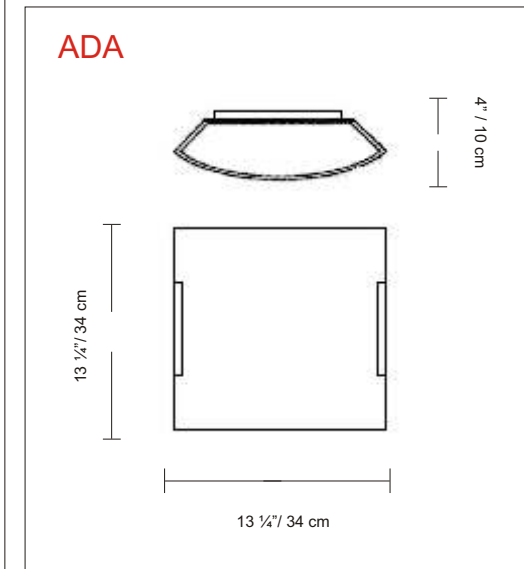

PRODUCT SPECIFICATIONS

STYLE # D8-2026

SERIES NAME: TECLA

COLOR / FINISH: Matte Nickel

DIFFUSER: Opaline Glass

LAMP TYPE: Halogen T3Q (119mm)

MAX WATT: 1 x 100 W

DIMENSIONS: L. 13 1/4" x W. 13 1/4"x Ext. 4"

APPROVALS: Approved by CSA for
North American Standards.

NOTES: _____

_____

_____