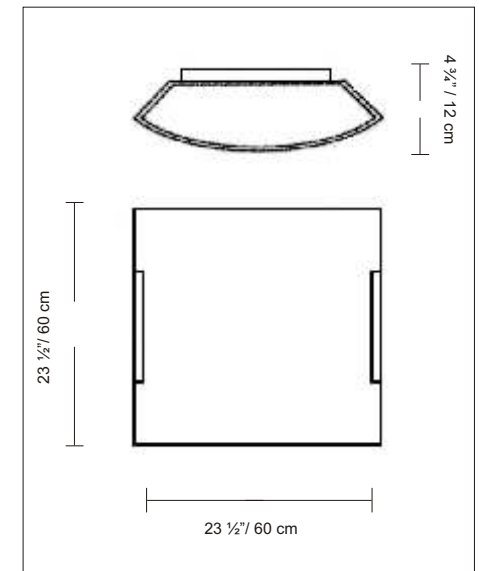

PRODUCT SPECIFICATIONS

STYLE # D8-2030

SERIES NAME: TECLA

COLOR / FINISH: Matte Nickle

DIFFUSER: Opaline Glass

LAMP TYPE: Incand. Medium

MAX WATT: 4 x 100 W

DIMENSIONS: L. 23 1/2" x W. 23 1/2" x Ext. 4 3/4"

APPROVALS: Approved by CSA for
North American Standards.

NOTES: _____

_____

_____