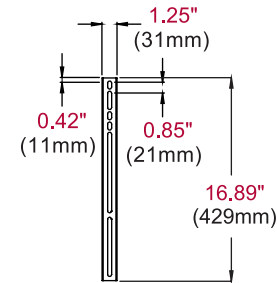

The SF660's design positions the display just 1.20" from the wall, perfect for almost any low-profile application.

Additional Features

- ✓ Universal mount fits displays with mounting patterns up to 824 x 405mm (32.44" W x 15.95" H)
- ✓ Low-profile design holds display only 1.20" (30mm)
- ✓ Up to 0.25" (6mm) of vertical adjustment on each universal display adaptor bracket for post-installation leveling and height adjustment fine-tuning
- ✓ Horizontal display adjustment up to 8.00" (203mm) for centering display on wall
- ✓ Mounts to wood studs, concrete, cinder block or metal studs (metal stud accessory required)
- ✓ Includes all necessary wall and display attachment hardware
- ✓ Integrated security options available
- ✓ Design is UL listed and tested to four times stated load capacity

Product Specifications

	DIMENSIONS (W x H x D)	PRODUCT WEIGHT	LOAD CAPACITY	FINISH	AVAILABLE COLORS
SF660(P)	34.12" x 16.89" x 1.20" (867 x 429 x 30mm)	5.60lb (2.54kg)	200lb (91kg)	Scratch resistant fused epoxy	Semi-gloss black

Package Specifications

	PACKAGE SIZE (W x H x D)	PACKAGE SHIP WEIGHT	PACKAGE UPC CODE	PACKAGE CONTENTS	UNITS IN PACKAGE
SF660(P)	36.41" x 1.57" x 10.71" (925 x 40 x 272mm)	7.60lb (3.45kg)	SF660: 735029235590 SF660P: 735029235620	Wall mount, wall and display installation hardware, installation instructions	1

Accessories

ACC415: Metal Stud Fastener Kit

All dimensions = inch (mm)

WALL PLATE

VERTICAL ADAPTOR

FRONT VIEW

SIDE VIEW

Architect Specifications