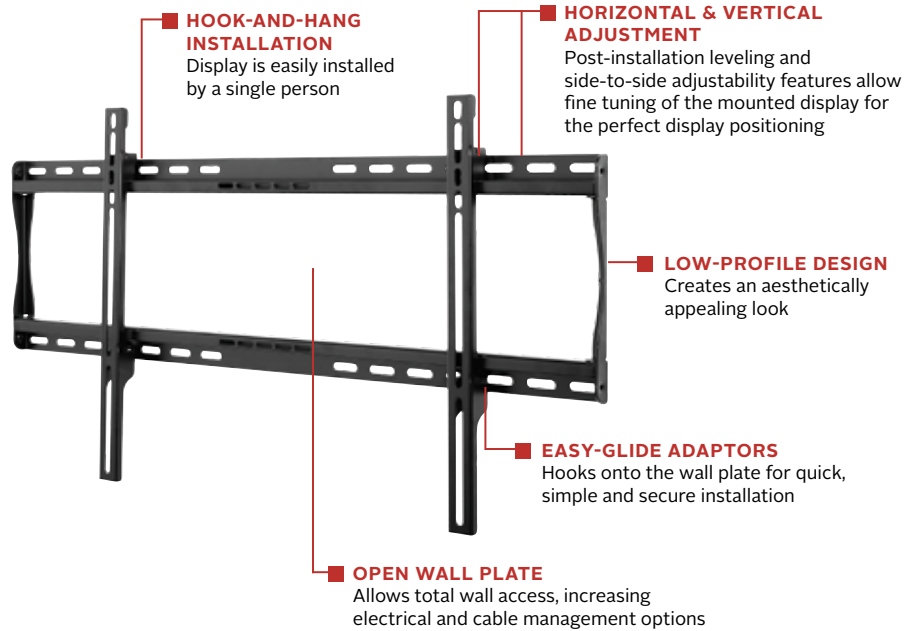

SF660(P)

Display size
39"- 80"

Max load
200lb (91kg)

SMARTMOUNT.

Universal Flat Wall Mount

FOR 39" TO 80" DISPLAYS

The SmartMount® Universal Flat Wall Mount series offers the most versatile installation features and mounting options. Horizontal and vertical adjustment abilities allow for post installation leveling and side-to-side positioning, making it easier than ever to find the perfect TV position. The SF660(P) models' low-profile design offers the sleek, aesthetically pleasing look to fit into any décor. Security screws provided in the SF660 models deter tampering and theft. The open wall plate design offers total wall access, increasing the electrical and cable management options. The display can now simply be installed by a single person with the Hook-and-Hang™ system. The Easy-Glide™ adaptors hook onto the wall plate for an overall quick, simple, and secure installation.

The SF660's design positions the display just 1.20" from the wall, perfect for almost any low-profile application.

Additional Features

- ✓ Universal mount fits displays with mounting patterns up to 824 x 405mm (32.44" W x 15.95" H)
- ✓ Low-profile design holds display only 1.20" (30mm)
- ✓ Up to 0.25" (6mm) of vertical adjustment on each universal display adaptor bracket for post-installation leveling and height adjustment fine-tuning
- ✓ Horizontal display adjustment up to 8.00" (203mm) for centering display on wall
- ✓ Mounts to wood studs, concrete, cinder block or metal studs (metal stud accessory required)
- ✓ Includes all necessary wall and display attachment hardware
- ✓ Integrated security options available
- ✓ Design is UL listed and tested to four times stated load capacity

Low-profile design for a sleek, yet compact installation

Comes in color packaging with included installation hardware and easy to follow instructions.

Please visit peerless-av.com/en-us/patents for patent information.