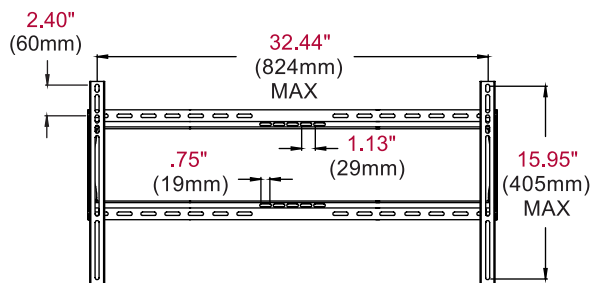

The SF660's design positions the display just 1.20" from the wall, perfect for almost any low-profile application.

Additional Features

- ✓ Universal mount fits displays with mounting patterns up to 824 x 405mm (32.44" W x 15.95" H)
- ✓ Low-profile design holds display only 1.20" (30mm)
- ✓ Up to 0.25" (6mm) of vertical adjustment on each universal display adaptor bracket for post-installation leveling and height adjustment fine-tuning
- ✓ Horizontal display adjustment up to 8.00" (203mm) for centering display on wall
- ✓ Mounts to wood studs, concrete, cinder block or metal studs (metal stud accessory required)
- ✓ Includes all necessary wall and display attachment hardware
- ✓ Integrated security options available
- ✓ Design is UL listed and tested to four times stated load capacity

Product Specifications

	DIMENSIONS (W x H x D)	PRODUCT WEIGHT	LOAD CAPACITY	FINISH	AVAILABLE COLORS
SF660(P)	34.12" x 16.89" x 1.20" (867 x 429 x 30mm)	5.60lb (2.54kg)	200lb (91kg)	Scratch resistant fused epoxy	Semi-gloss black

Package Specifications

	PACKAGE SIZE (W x H x D)	PACKAGE SHIP WEIGHT	PACKAGE UPC CODE	PACKAGE CONTENTS	UNITS IN PACKAGE
SF660(P)	36.41" x 1.57" x 10.71" (925 x 40 x 272mm)	7.60lb (3.45kg)	SF660: 735029235590 SF660P: 735029235620	Wall mount, wall and display installation hardware, installation instructions	1

Accessories

ACC415: Metal Stud Fastener Kit

All dimensions = inch (mm)

WALL PLATE

VERTICAL ADAPTOR

FRONT VIEW

SIDE VIEW

Architect Specifications