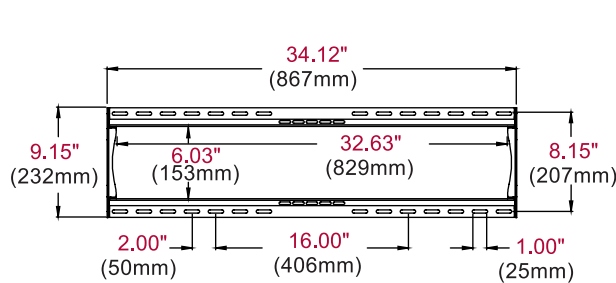

Model Numbers

WARRANTY: Limited 5-year

SF660P	SmartMount® Universal Flat Wall Mount for 39" to 80" Displays - standard models
SF660	SmartMount® Universal Flat Wall Mount for 39" to 80" Displays - security models

Product Specifications

	DIMENSIONS (W x H x D)	PRODUCT WEIGHT	LOAD CAPACITY	FINISH	AVAILABLE COLORS
SF660(P)	34.12" x 16.89" x 1.20" (867 x 429 x 30mm)	5.60lb (2.54kg)	200lb (91kg)	Scratch resistant fused epoxy	Semi-gloss black

Package Specifications

	PACKAGE SIZE (W x H x D)	PACKAGE SHIP WEIGHT	PACKAGE UPC CODE	PACKAGE CONTENTS	UNITS IN PACKAGE
SF660(P)	36.41" x 1.57" x 10.71" (925 x 40 x 272mm)	7.60lb (3.45kg)	SF660: 735029235590 SF660P: 735029235620	Wall mount, wall and display installation hardware, installation instructions	1

Accessories

ACC415: Metal Stud Fastener Kit

All dimensions = inch (mm)

WALL PLATE