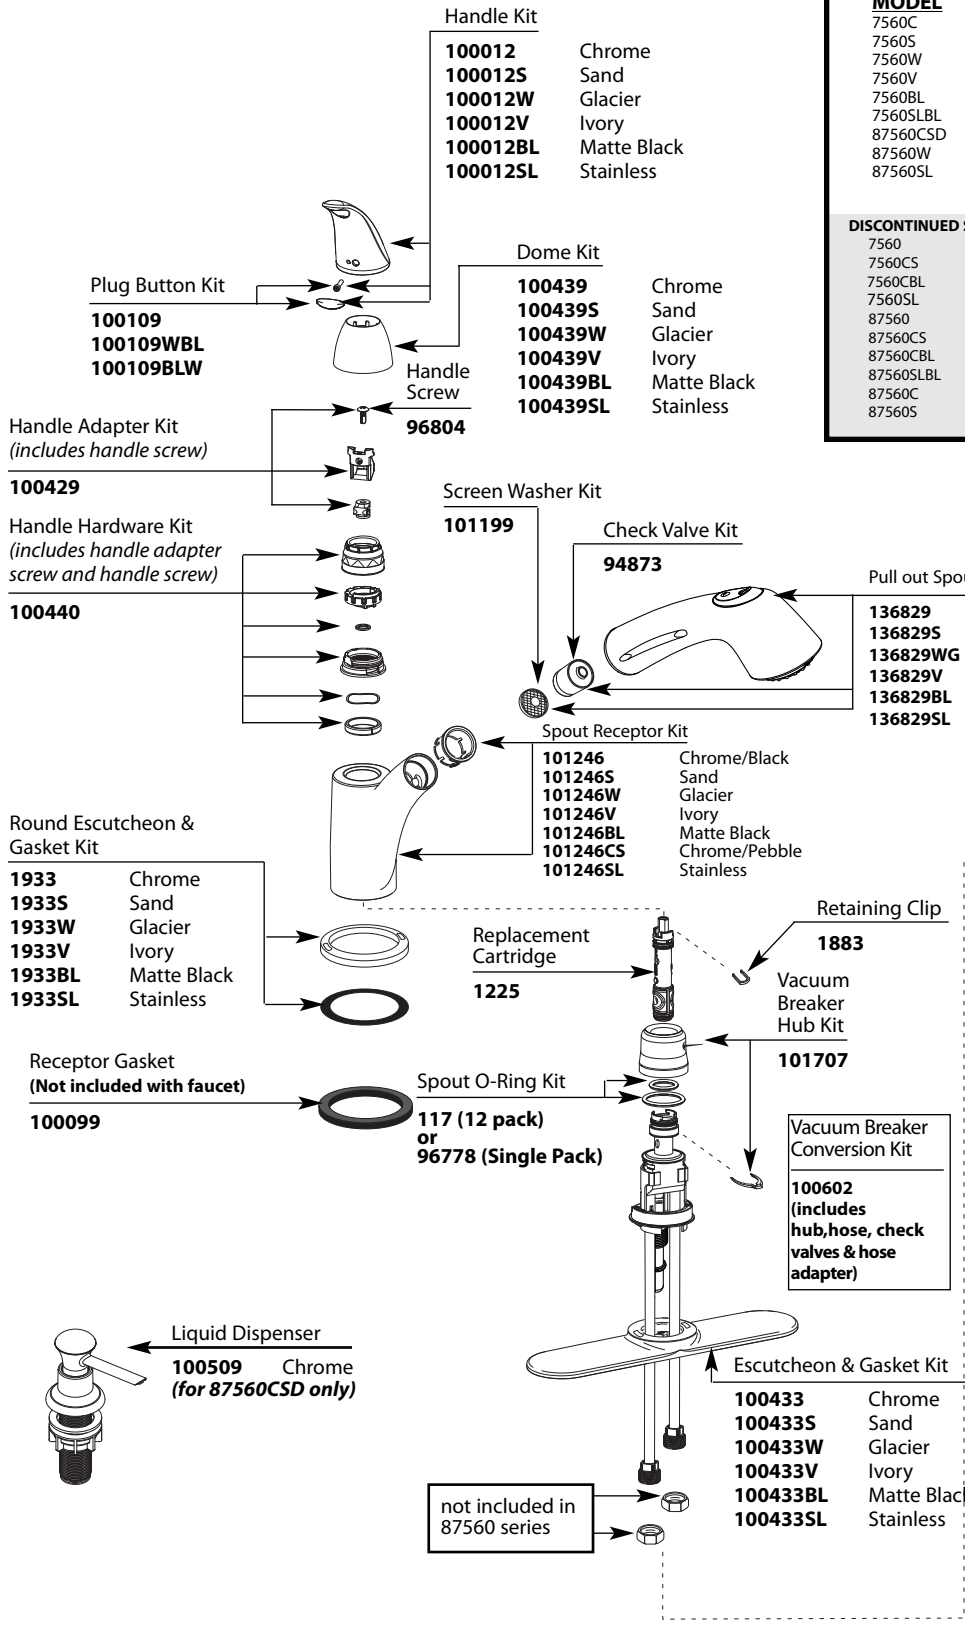

Buy it for looks. Buy it for life.®

Illustrated Parts

■ Order by Part Number

Extensa™ Single Control Kitchen Faucet with Pullout Spray		
MODEL	HANDLE	FINISH
7560C	Lever	Chrome
7560S	Lever	Sand
7560W	Lever	Glacier
7560V	Lever	Ivory
7560BL	Lever	Matte Black
7560SLBL	Lever	Stainless Steel/Matte Black
87560CSD	Lever	Chrome w/soap dispenser
87560W	Lever	Glacier
87560SL	Lever	Stainless Steel
DISCONTINUED SKUS		
7560	Lever	Chrome/Glacier
7560CS	Lever	Chrome/Sand
7560CBL	Lever	Chrome/Matte Black
7560SL	Lever	Stainless Steel
87560	Lever	Chrome/Glacier
87560CS	Lever	Chrome/Sand
87560CBL	Lever	Chrome/Matte Black
87560SLBL	Lever	Stainless/Matte Black
87560C	Lever	Chrome
87560S	Lever	Sand