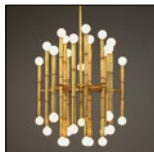

JONATHAN ADLER

LIGHTING

Meurice Rectangular Chandelier

ITEM # 8671 (nicke;)

8672 (brass)

DIMENSIONS

TOTAL LAMP W 38" H 17" D 14"

MIN DROP H 25.25"

MAX DROP H 55.25"

CEILING PLATE W 5.25" L 19"

MATERIALS

BASE ANTIQUE BRASS AND POLISHED NICKEL

SHADE ONLY AVAILABLE AS SHOWN

DETAILS FORTY-TWO MAX. 25 WATT

CANDELABRA BULBS. SHIPS WITH THREE 6"
EXTENSIONS DIRECT WIRE ONLY.

PRICING 1395.

floor lamp

table floor lamp

chandelier

pendant

square table lamp

task floor lamp

swing arm sconce