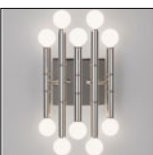

JONATHAN ADLER

LIGHTING

Meurice Rectangular Chandelier

ITEM # 8671 (nicke;)

8672 (brass)

DIMENSIONS

TOTAL LAMP W 38" H 17" D 14"

MIN DROP H 25.25"

MAX DROP H 55.25"

CEILING PLATE W 5.25" L 19"

MATERIALS

BASE ANTIQUE BRASS AND POLISHED NICKEL

SHADE ONLY AVAILABLE AS SHOWN

DETAILS FORTY-TWO MAX. 25 WATT

CANDELABRA BULBS. SHIPS WITH THREE 6"
EXTENSIONS DIRECT WIRE ONLY.

PRICING 1395.

floor lamp

table floor lamp

chandelier

pendant

square table lamp

task floor lamp

swing arm sconce

rectangular
chandelier

table lamp

5 arm sconce

Please note that pricing and availability are subject to change. Prices do not include shipping. Furniture is handmade, so measurements are approximate and fall within a 1.5" margin of error.