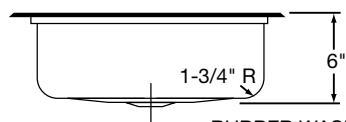

Model PSLVR1917LOCS3 Illustrated