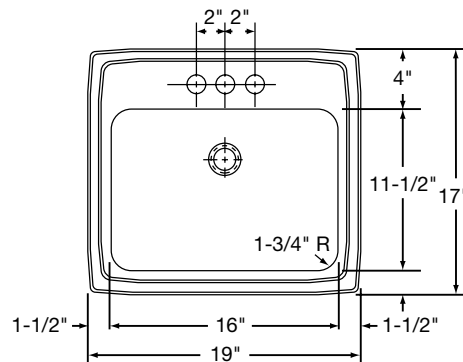

HOLE DRILLING CONFIGURATIONS

1

2

3

CS3