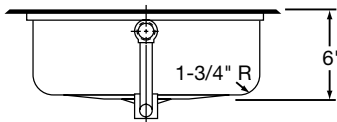

**Pacemaker® Single Bowl Lavatory Sink
Models PSLVR1917 Series**

**ELKAY®
SPECIFICATIONS**

Model PSLVR1917CS3 Illustrated