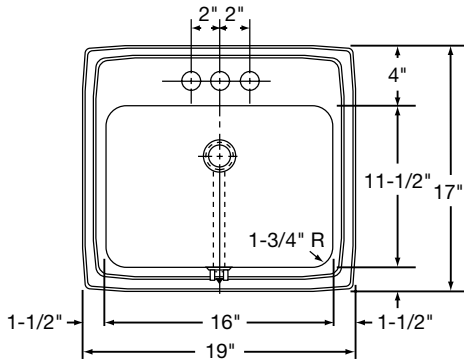

**Pacemaker® Single Bowl Lavatory Sink
Models PSLVR1917 Series**

**ELKAY®
SPECIFICATIONS**