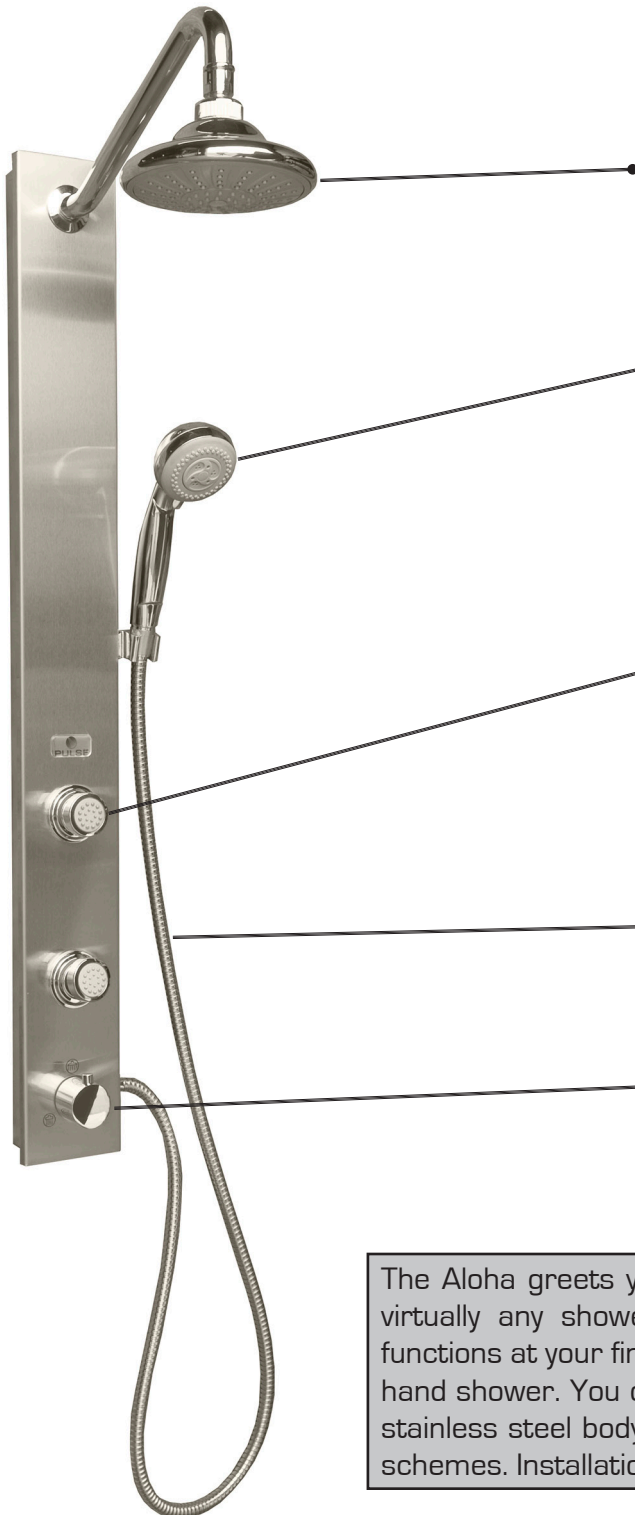

## Aloha Shower System Model # 1021-SSB

### ◆◆ Features ◆◆

6-In. Rain Style Shower Head/Chrome Finish

#### Hand-Held Shower Wand

Multiple spray patterns: Massage, Spray, or Cascade

2 - Adjustable Body Spray Jets

Stainless Steel Hose/Chrome Finish

#### Diverter Valve

Selects 3 Functions: Shower Head, Body Spray Jets, or Hand-Held Shower Wand

The Aloha greets you with style and soothing stimulation. Easily converts virtually any shower into a complete shower system with 3 different functions at your finger tips; rain shower head, 2 adjustable body sprays or hand shower. You can even enjoy 2 functions at the same time! The sleek stainless steel body is durable and compliments several decors and color schemes. Installation is simple and quick even for the do it yourselfer!